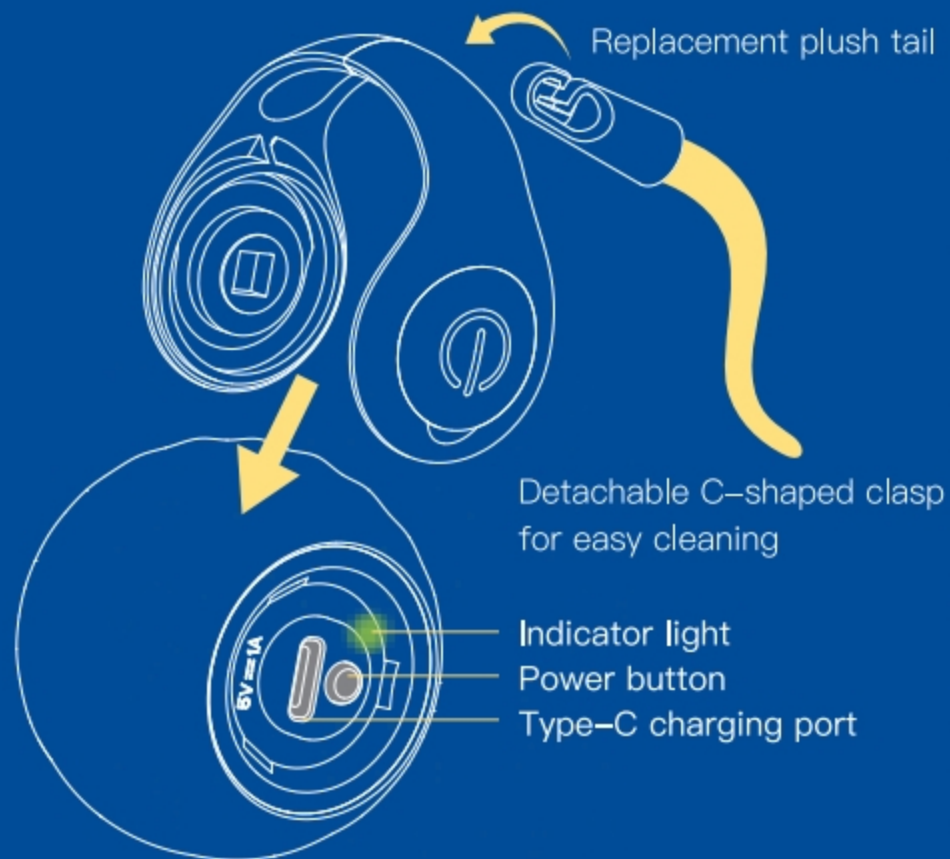

Assembly Instructions:

www.petgravity.store

petgravity®

SPEEDY SPRINT BALL

Blue

User Instructions:

Short press the button to power on/switch speed/power off.

1. Low-speed: Light green/Light blue.
2. High-speed: Dark green/Dark blue.

Long press the button to switch between normal and smart modes. Please make sure the ball is running before switching.

1. Normal Mode: Auto-off in 5 mins.
Long press the button until the light turns into green.
2. Smart Mode: Auto-standby in 5 mins, reactivate by tapping.
Long press the button until the light turns into blue.

Charging Indicator:

Flashing red light: Low battery

Flashing blue light: Charging

Steady green light: Fully charged

Guidelines&Warnings: This product is not indestructible and should be used under supervision at all times when playing. Regular checks for damage due to wear and tear are recommended. Discontinue use if any damage or loose parts become apparent.